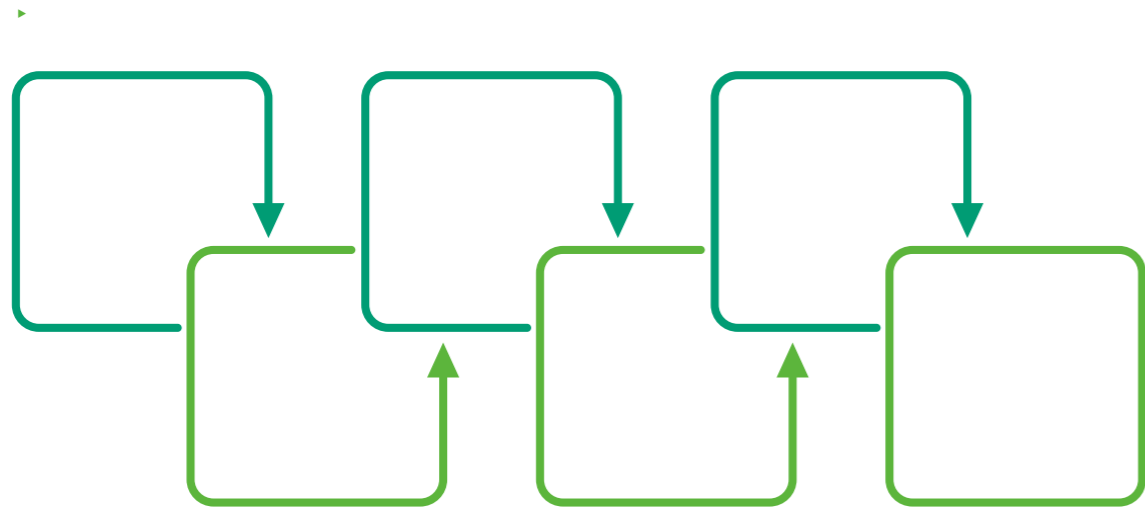

▶ 2020

Large rectangular form with a green header bar at the top and a white body area.

Smaller rectangular form with a green header bar at the top and a white body area.

Four horizontal rectangular input fields stacked vertically, each with a thin green border.

Form with a light blue background, a teal circle with a dashed border at the top center, and a vertical list of four dots on the left side.

Form with a light blue background, a teal circle with a dashed border at the top center, and two vertical lists of two dots each on the left side.

Form with a light blue background, a teal circle on the left side, and a vertical list of four dots to its right.

Form with a light blue background, a teal circle on the left side, and a vertical list of three dots to its right.